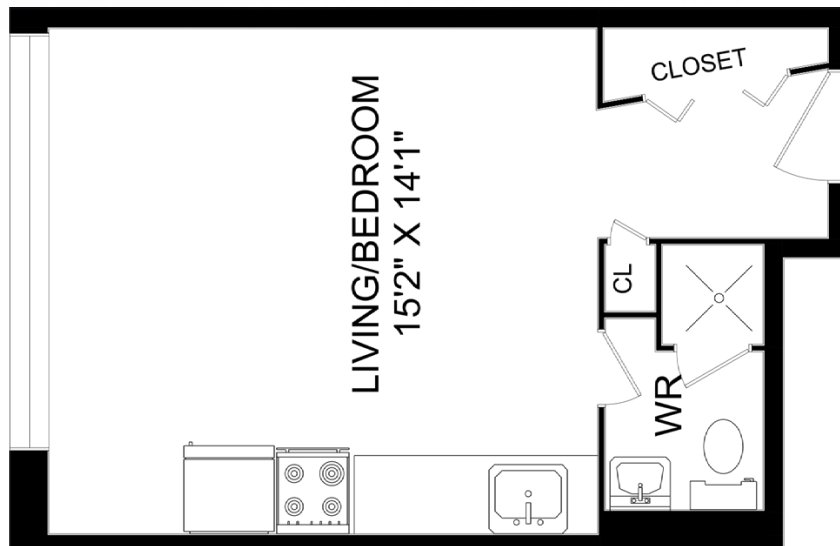

50 DRIFTWOOD AVENUE

DRIFTWOOD HEIGHTS
TORONTO, ONTARIO

BACHELOR

319 SQUARE FEET

ACTUAL SUITE LAYOUT MAY VARY FROM PLAN

hazelview
PROPERTIES